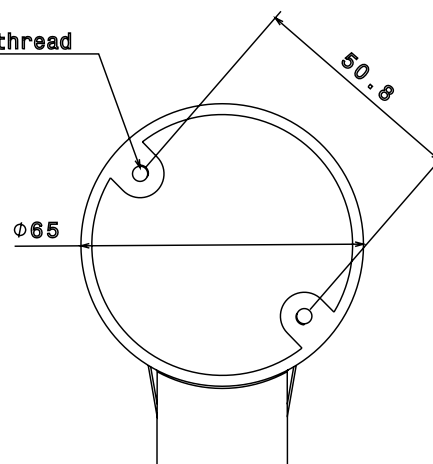

Packed in qty 20

ADDITIONAL NOTES

Manufactured to BS4607 part 1
Product includes 2 x M4 Brass Inserts

Isometric view

Front view

Side view

M4 Brass thread

Top view