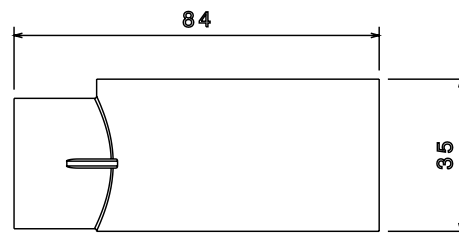

Packed in qty 20

ADDITIONAL NOTES

Manufactured to BS4607 part 1
Product includes 2 x M4 Brass Inserts

Isometric view

Front view

Side view

M4 Brass thread

Top view